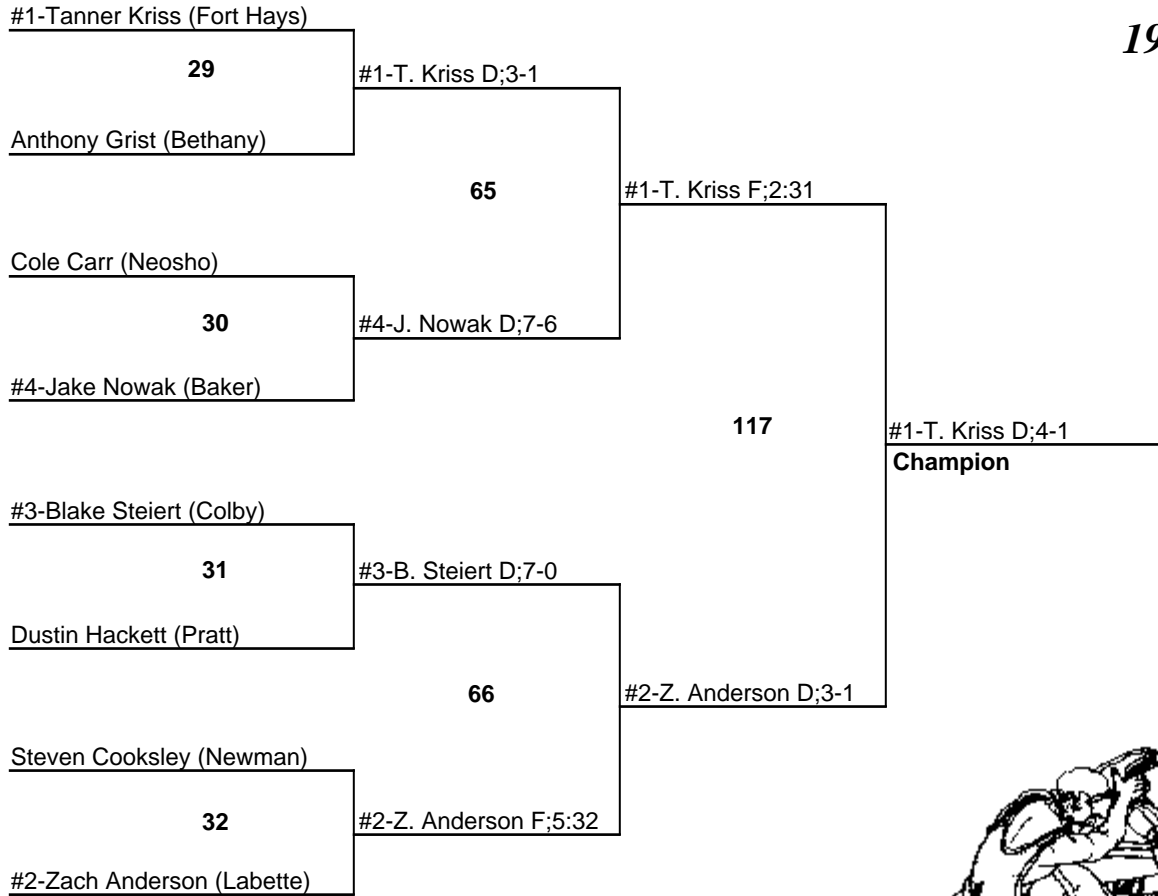

2012 Kansas Cup

28 January 2012

197