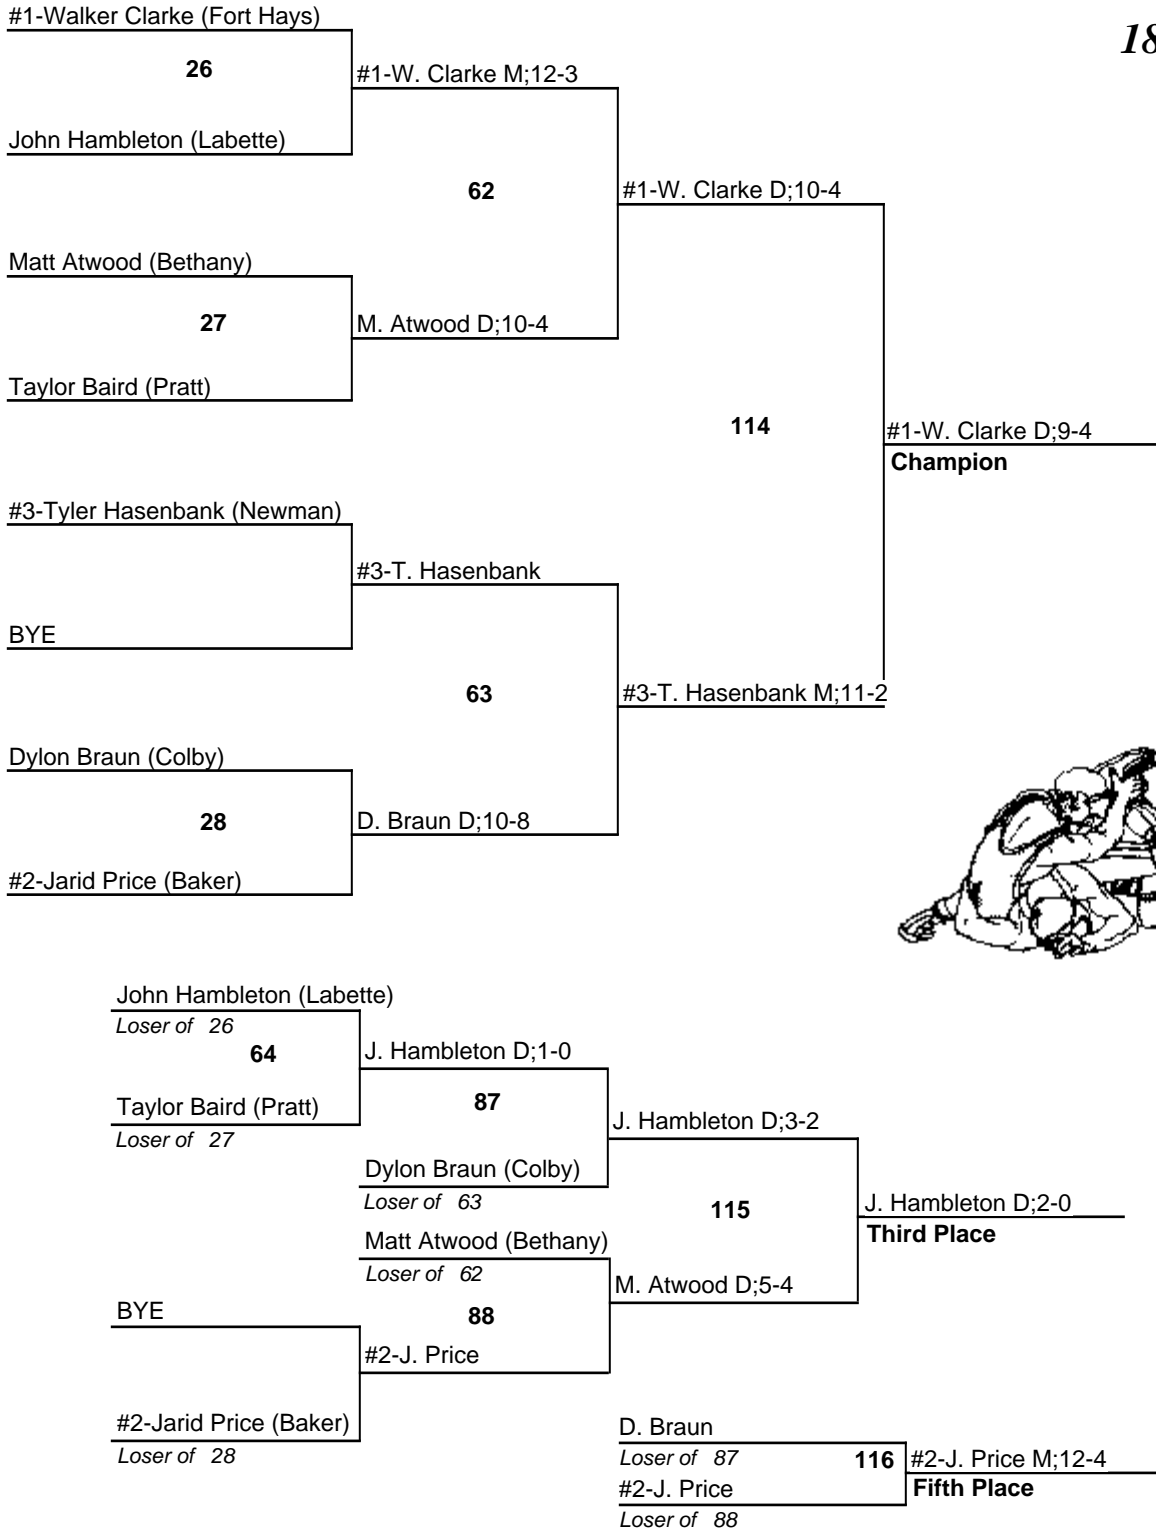

28 January 2012

165

2012 Kansas Cup

28 January 2012

174

2012 Kansas Cup

28 January 2012

184