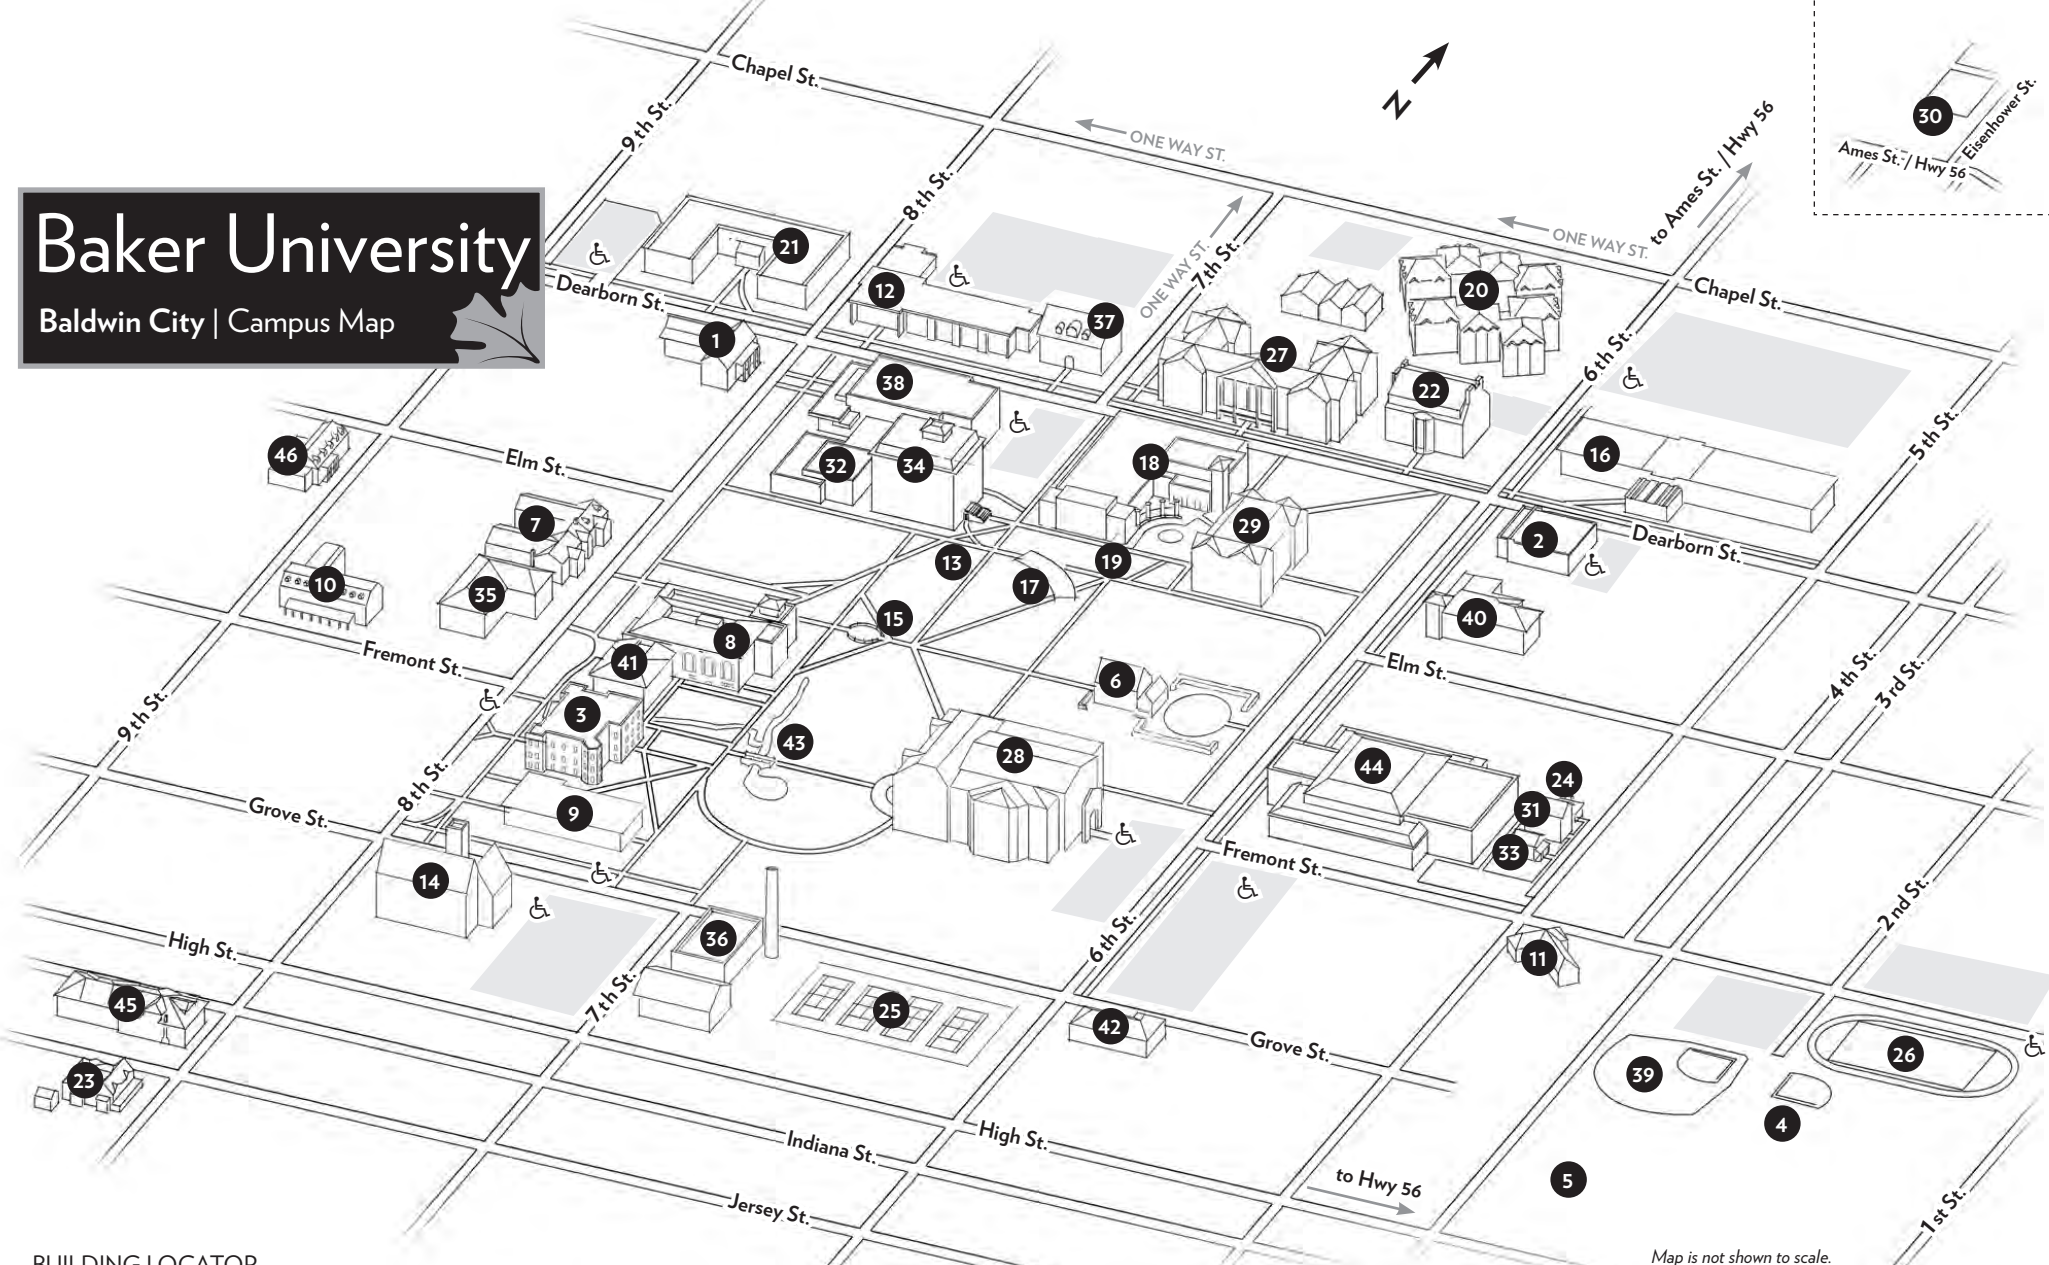

Baker University

Baldwin City | Campus Map

BUILDING LOCATOR

- | | | | | |
|--|---|---|---|--|
| 1 Alpha Chi Omega | 21 Delta Tau Delta | 20 Horn and Markham Apartments (student living) | 29 Ivan L. Boyd Center for Collaborative Science/Mulvane Hall | 38 Rice Auditorium |
| 2 Bennett Art Building | 22 Denious Hall (Visitors Center and Office of Admission) | 21 Irwin Hall (residence hall) | 30 North Park Soccer Fields | 39 Sauder Baseball Field |
| 3 Case Hall | 23 Ferrell Green | 22 Jolliffe Hall | 31 Old Castle Museum | 40 Sigma Phi Epsilon |
| 4 Cavaness Softball Field | 24 Gessner Hall (residence hall) | 23 Kappa Sigma | 32 Owens Musical Arts Building | 41 Spencer Library Wing |
| 5 Charlie Richard Outdoor Sports Complex | 25 Grape Arbor | 24 Kibbee Cabin | 33 Palmyra Post Office | 42 Student Health Center |
| 6 Clarice L. Osborne Memorial Chapel | 26 Harter Union | 25 Laury Tennis Courts | 34 Parmenter Hall | 43 Taft Bridge |
| 7 Collins House (President's House) | 27 Hartley Plaza | 26 Liston Stadium and Metzger Hey Track | 35 Alumni Center | 44 The George F. Collins, Jr. Sports and Convention Center |
| 8 Collins Library | | 27 Living Learning Center (residence hall) | 36 Physical Plant Building | 45 Zeta Chi |
| 9 Constant Hall | | 28 Mabee Memorial Hall | 37 Pulliam Hall | 46 Zeta Tau Alpha |
| 10 Delta Delta Delta | | | | |

Map is not shown to scale.

♿ Handicapped parking ■ Parking areas