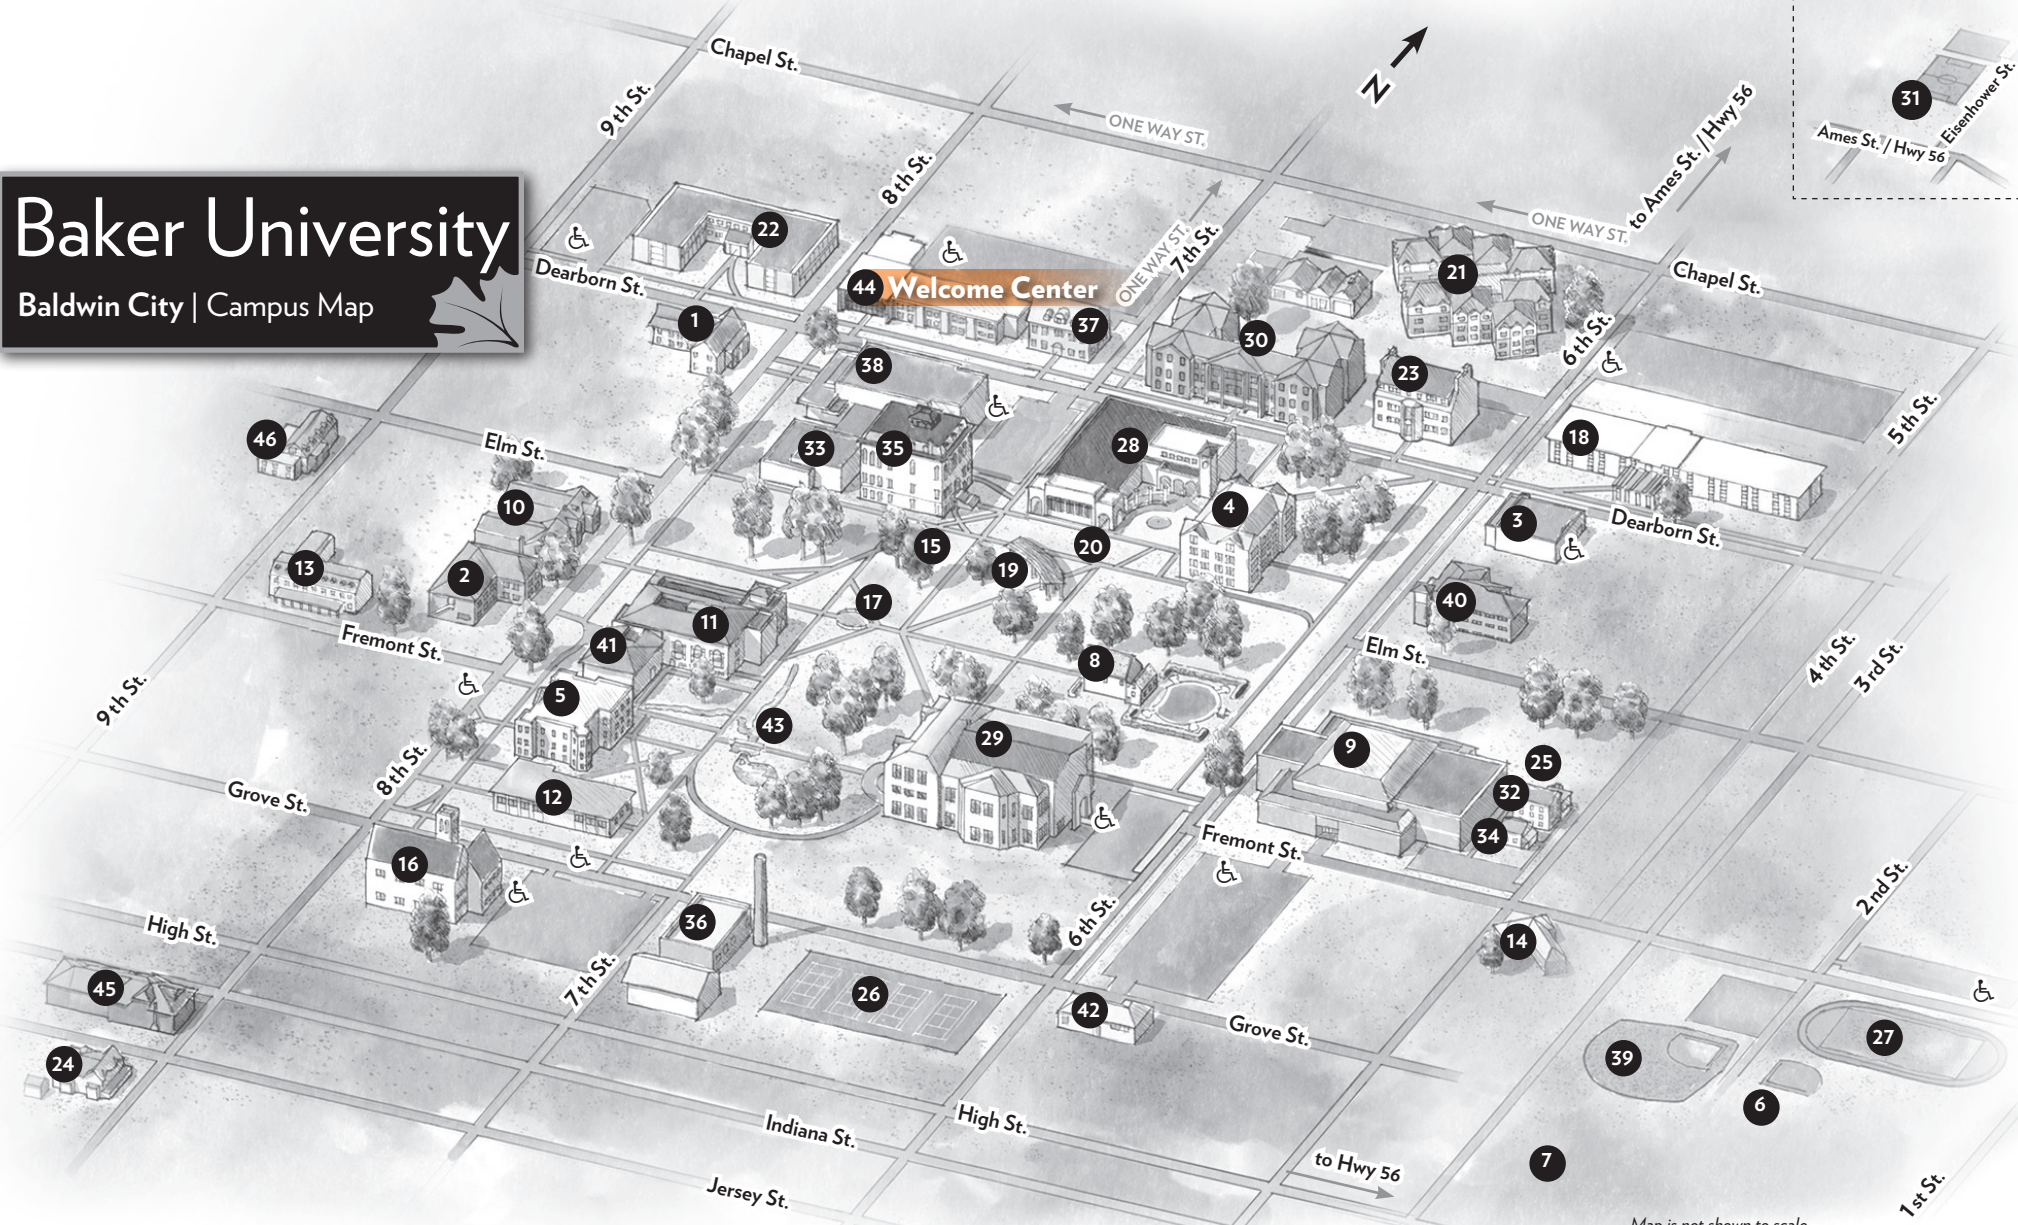

Baker University

Baldwin City | Campus Map

Map is not shown to scale.

BUILDING LOCATOR

- | | | | | |
|--|--------------------------------------|---|--------------------------------|---|
| 1 Alpha Chi Omega | 10 Collins House (president's house) | 21 Horn and Markham Apartments (student living) | 31 North Park Soccer Fields | 42 Student Health Center |
| 2 Alumni Center | 11 Collins Library | 22 Irwin Hall (residence hall) | 32 Old Castle Museum | 43 Taft Bridge |
| 3 Bennett Art Building | 12 Constant Hall | 23 Jolliffe Hall | 33 Owens Musical Arts Building | 44 Welcome Center
Office of Admissions
785.594.8325 admission@bakerU.edu |
| 4 Boyd Center (Ivan L. Boyd Center for Collaborative Science Education, formerly Mulvane Hall) | 13 Delta Delta Delta | 24 Kappa Sigma | 34 Palmyra Post Office | 785.594.8325 admission@bakerU.edu |
| 5 Case Hall | 14 Delta Tau Delta | 25 Kibbee Cabin | 35 Parmenter Hall | 785.594.8325 admission@bakerU.edu |
| 6 Cavaness Softball Field | 15 Ferrell Green | 26 Laury Tennis Courts | 36 Physical Plant Building | 785.594.8325 admission@bakerU.edu |
| 7 Charlie Richard Outdoor Sports Complex | 16 First United Methodist Church | 27 Liston Stadium and Metzger Hey Track | 37 Pulliam Hall | 785.594.8325 admission@bakerU.edu |
| 8 Clarice L. Osborne Memorial Chapel | 17 Fleming Pavillion | 28 Long Student Center | 38 Rice Auditorium | 785.594.8325 admission@bakerU.edu |
| 9 Collins Center (George F. Collins, Jr. Sports and Convention Center) | 18 Gessner Hall (residence hall) | 29 Mabee Memorial Hall | 39 Sauder Baseball Field | 785.594.8325 admission@bakerU.edu |
| | 19 Grape Arbor | 30 New Living Center (residence hall) | 40 Sigma Phi Epsilon | 785.594.8325 admission@bakerU.edu |
| | 20 Hartley Plaza | | 41 Spencer Library Wing | 785.594.8325 admission@bakerU.edu |

♿ Handicapped parking ■ Parking areas